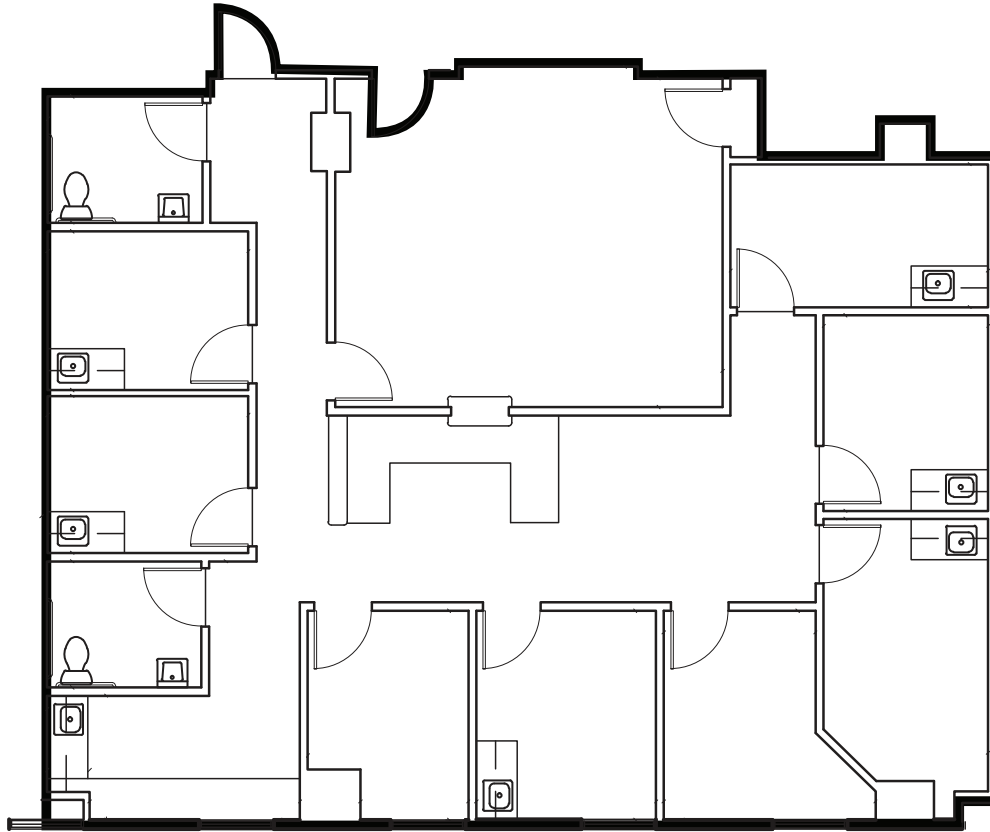

Providence One

1950 Sunny Crest Drive, Fullerton, CA 92835

Owned and Operated by: **welltower**

SECOND FLOOR
KEY PLAN

SUITE 2850
2,085 RSF

Bryan McKenney

(888) 585 - 6880 | LIC#01505792 | Bryan@MedWestRealty.com