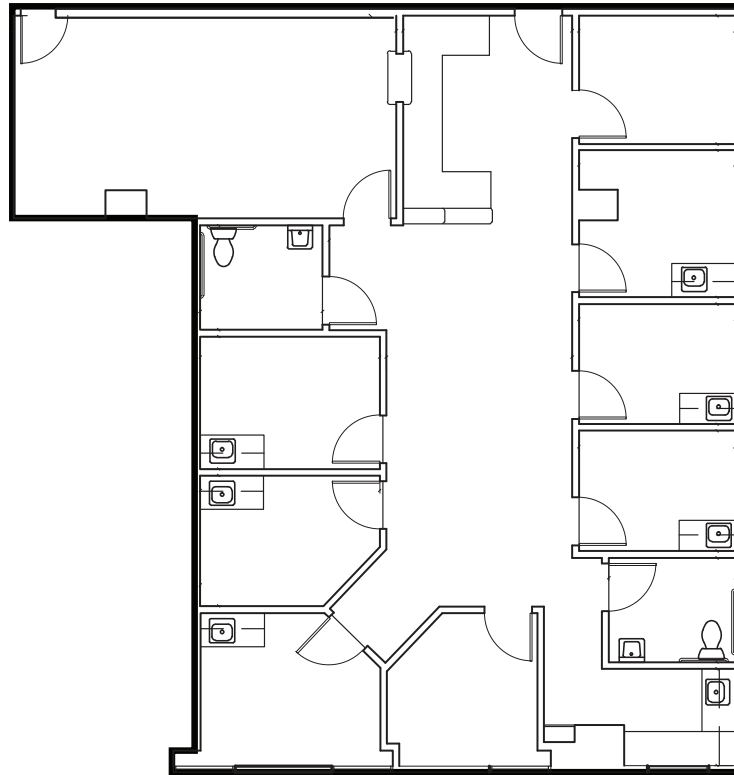

Providence One

1950 Sunny Crest Drive, Fullerton, CA 92835

Owned and Operated by: **welltower**

SECOND FLOOR
KEY PLAN

SUITE 2800
1,978 RSF

Bryan McKenney

(888) 585 - 6880 | LIC#01505792 | Bryan@MedWestRealty.com