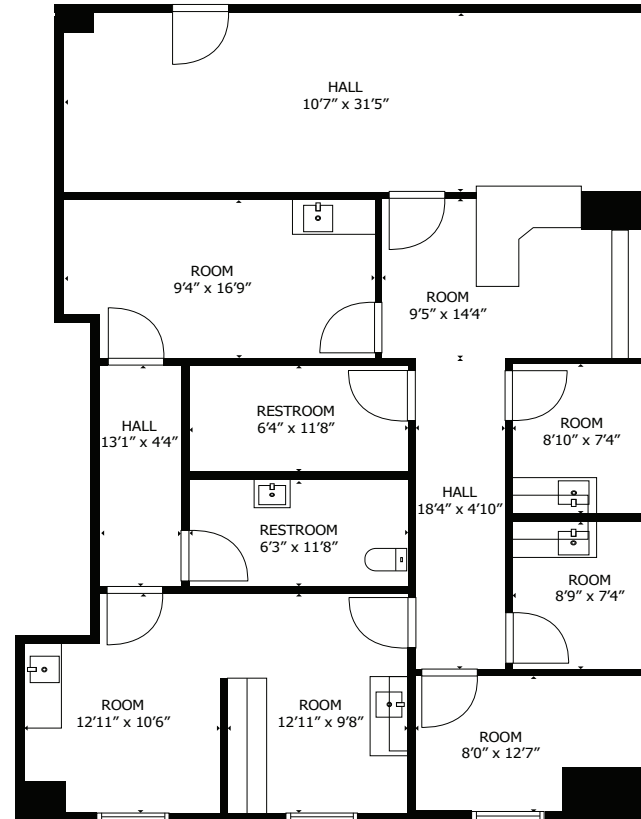

# Providence One

1950 Sunny Crest Drive, Fullerton, CA 92835

Owned and Operated by: **welltower**

**FIRST FLOOR  
KEY PLAN**

**SUITE 1600**  
1,673 RSF

Bryan McKenney  
(888) 585 - 6880 | LIC#01505792 | Bryan@MedWestRealty.com