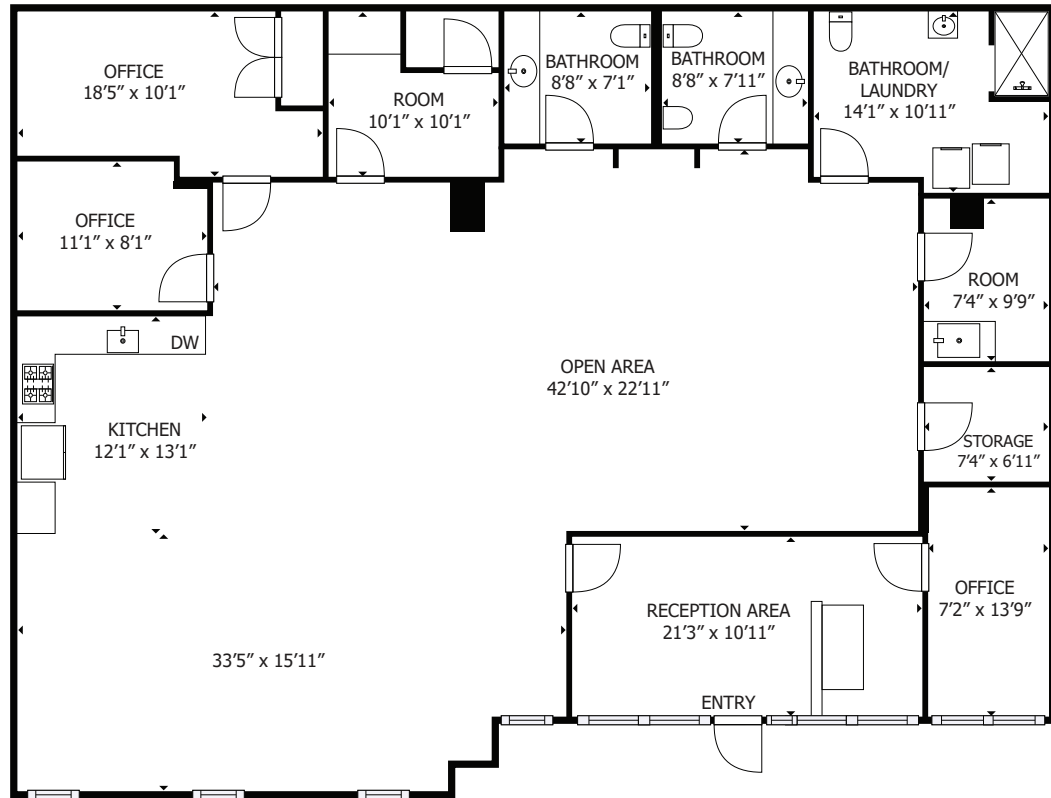

Providence One

1950 Sunny Crest Drive, Fullerton, CA 92835

Owned and Operated by: **welltower**

**FIRST FLOOR
KEY PLAN**

SUITE 1400
3,105 RSF

Bryan McKenney
(888) 585 - 6880 | LIC#01505792 | Bryan@MedWestRealty.com