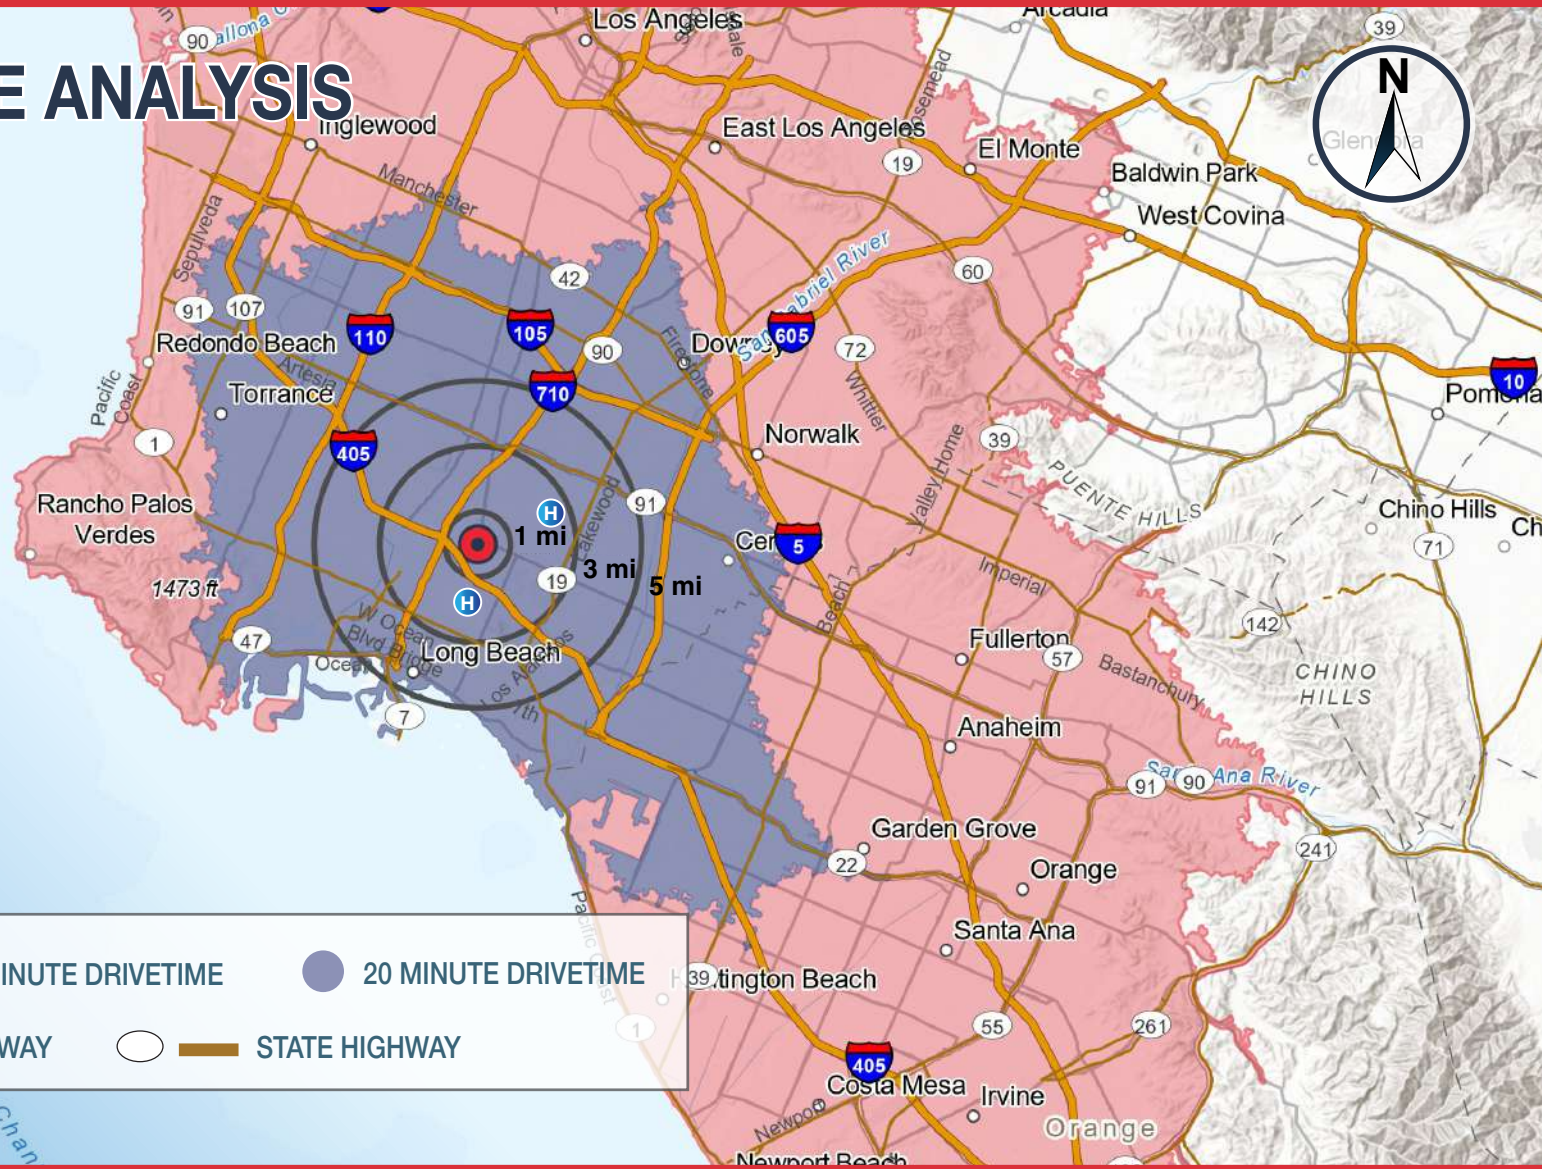

**Medical or Office Property
for Lease**

3918 Long Beach Blvd.

Long Beach, CA 90807

DRIVE TIME ANALYSIS

MAP KEY

- HOSPITALS
- 40 MINUTE DRIVETIME
- 20 MINUTE DRIVETIME
- INTERSTATE HIGHWAY
- STATE HIGHWAY

Bryan McKenney
(949) 478 - 0087 | LIC#01505792
Bryan@MedWestRealty.com