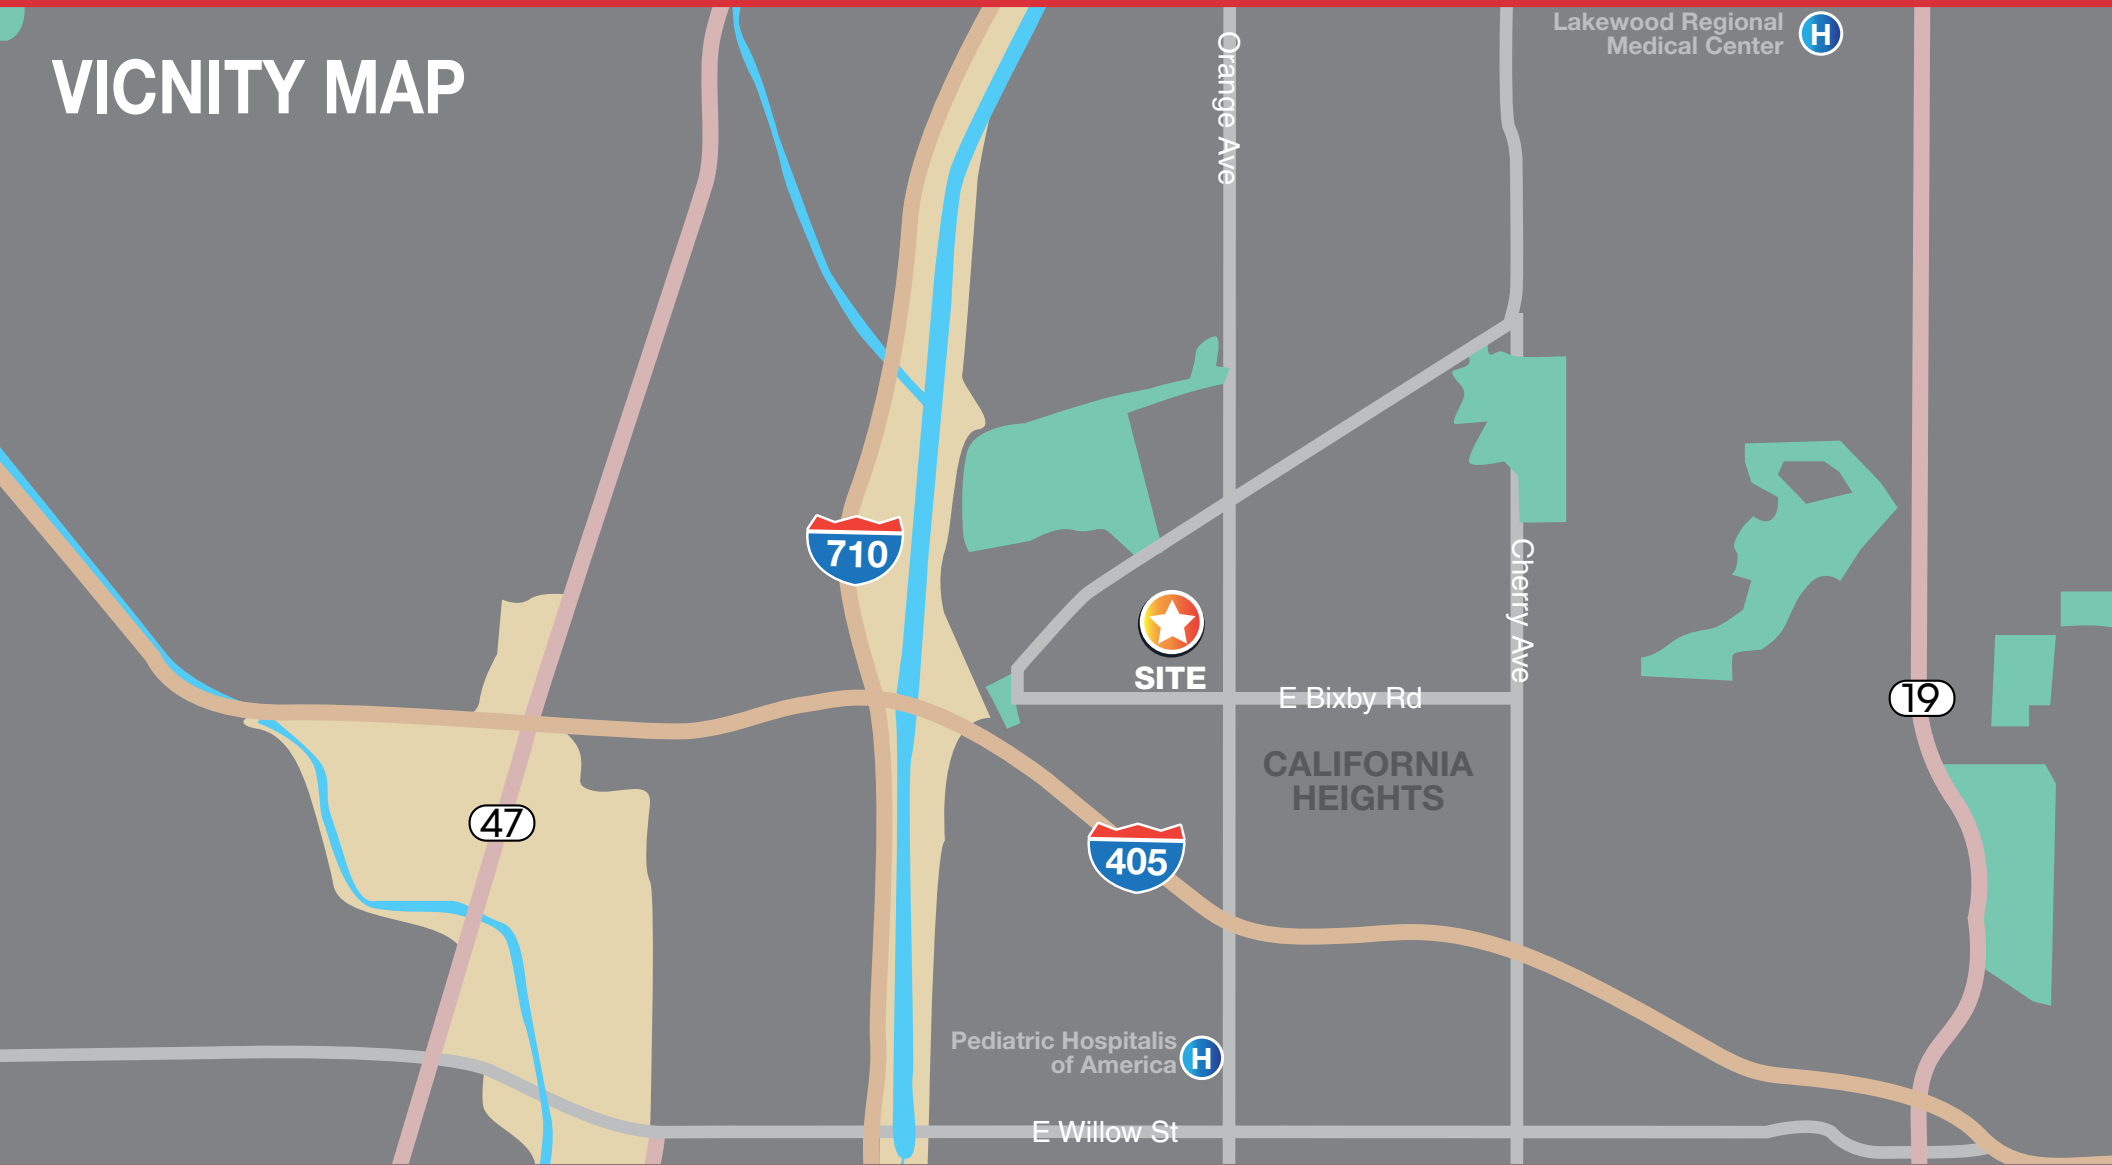

3918 Long Beach Blvd.

Long Beach, CA 90807

VICINITY MAP

Bryan McKenney
(949) 478 - 0087 | LIC#01505792
Bryan@MedWestRealty.com

Casey Immel
(949) 339 - 1875 | LIC#01312850
Casey@MedWestRealty.com

**Medical or Office Property
for Lease**