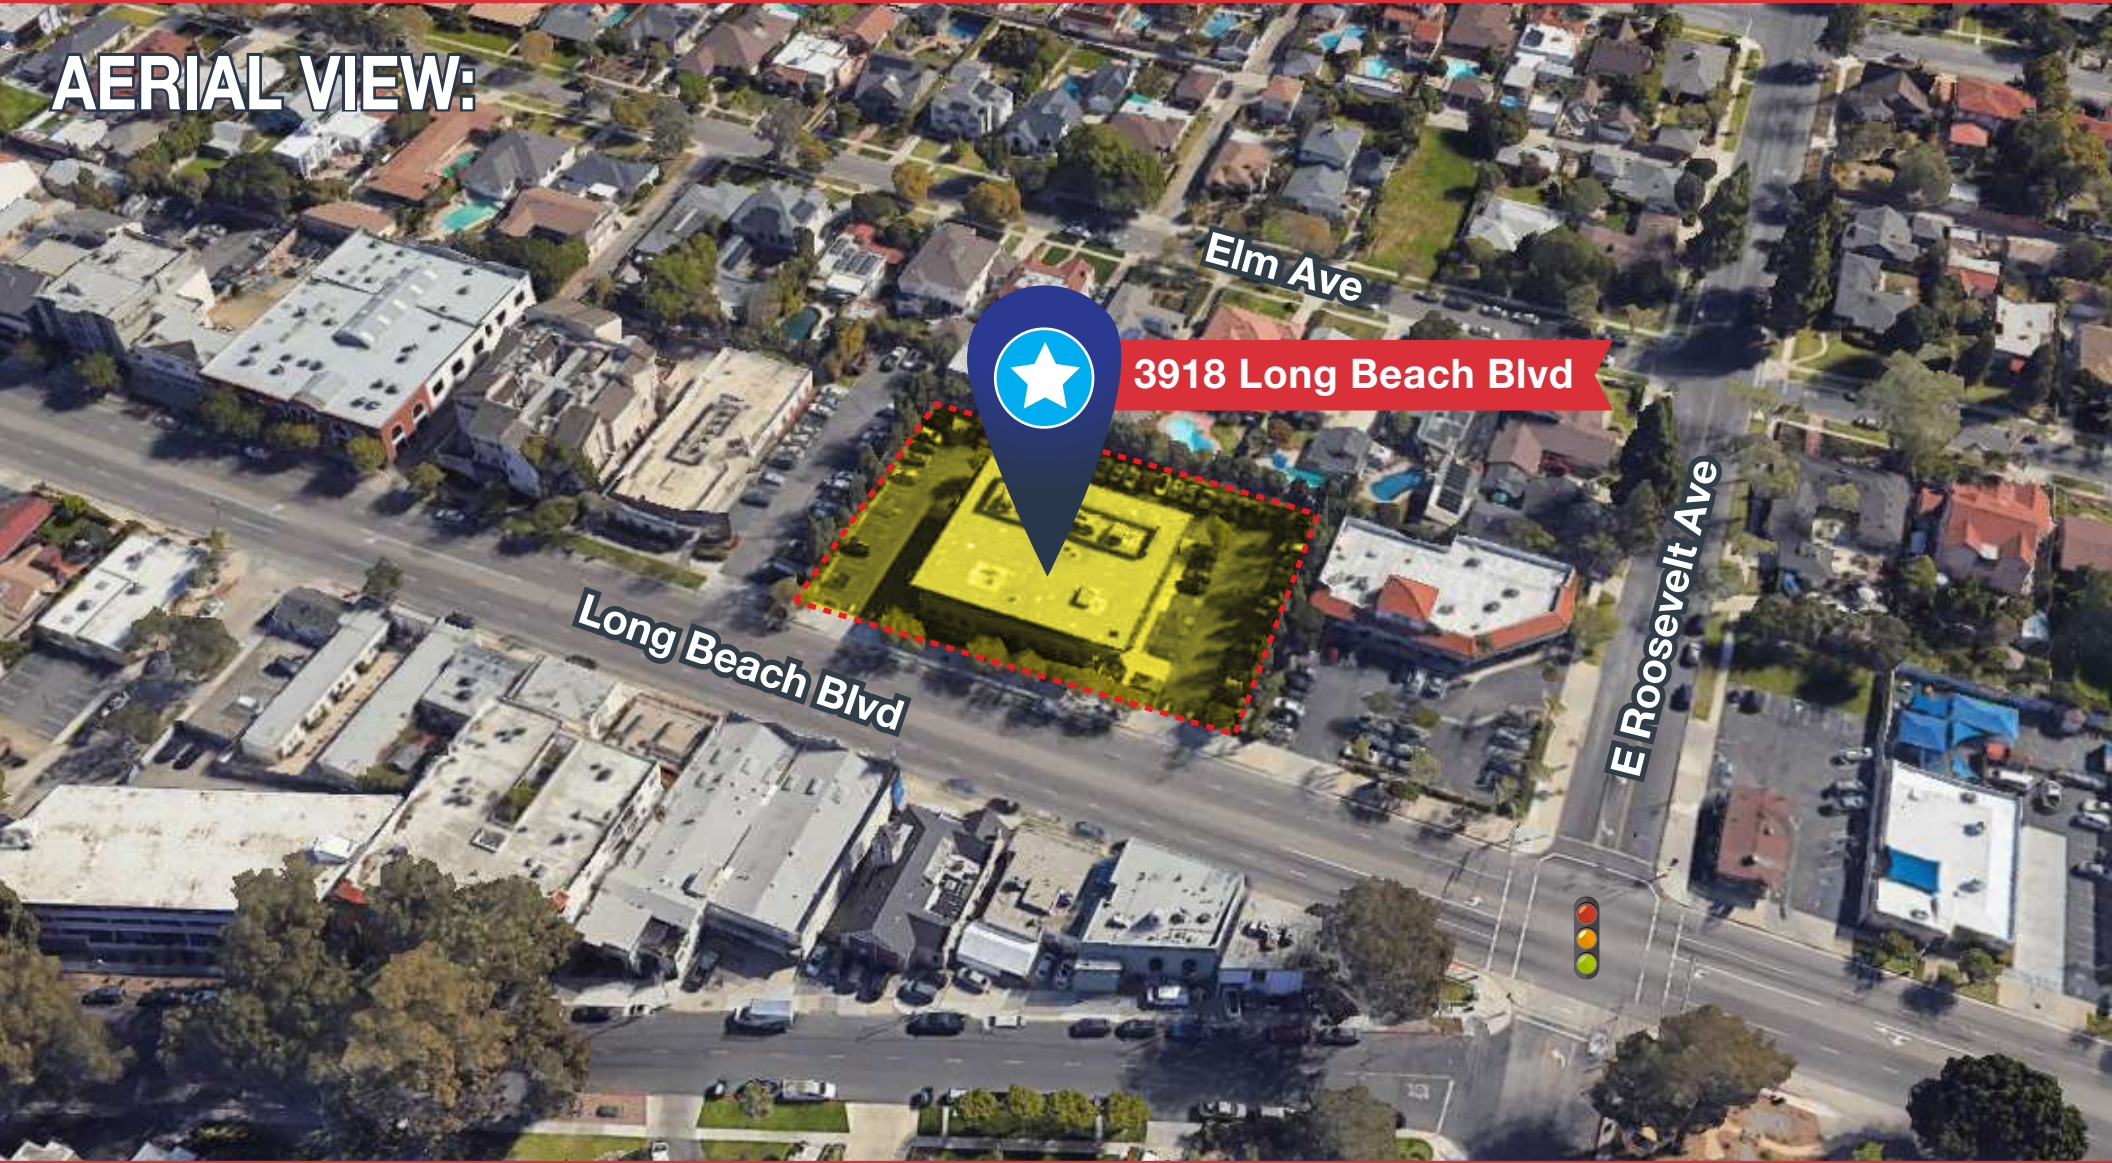

3918 Long Beach Blvd.

Long Beach, CA 90807

AERIAL VIEW:

Bryan McKenney
(949) 478 - 0087 | LIC#01505792
Bryan@MedWestRealty.com

Casey Immel
(949) 339 - 1875 | LIC#01312850
Casey@MedWestRealty.com

**Medical or Office Property
for Lease**