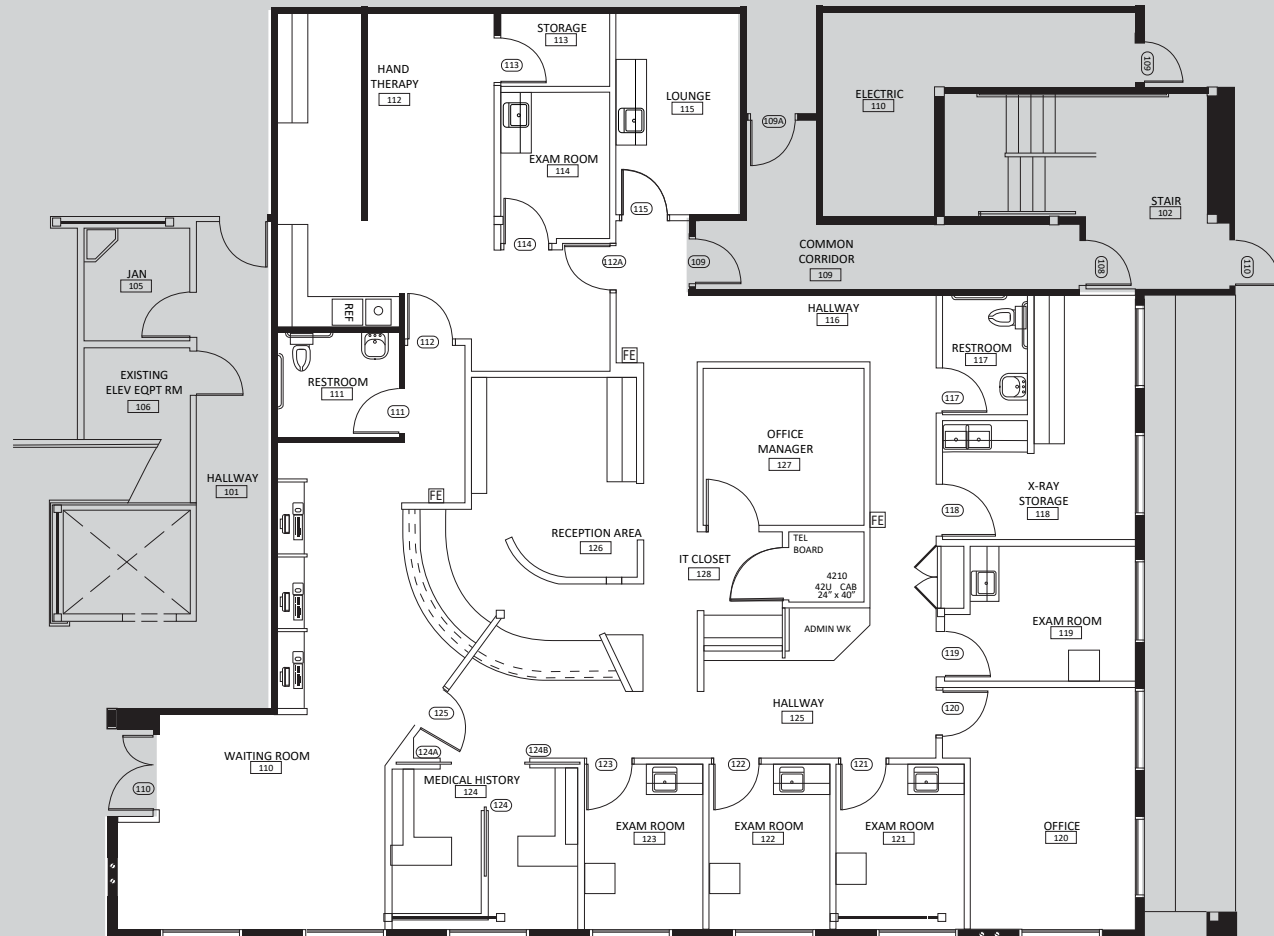

3918 Long Beach Blvd.

Long Beach, CA 90807

FLOOR PLAN

AVAILABLE SUITE

Suite 100 - 3,602 RSF

SUITE DESCRIPTION

5 Exam Rooms, 2 Doctors Offices,
X-Ray Room, Recep/ Admin,
2 In-Suite Restrooms, Break Room,
Storage

LEASE RATE

$2.75 NNN