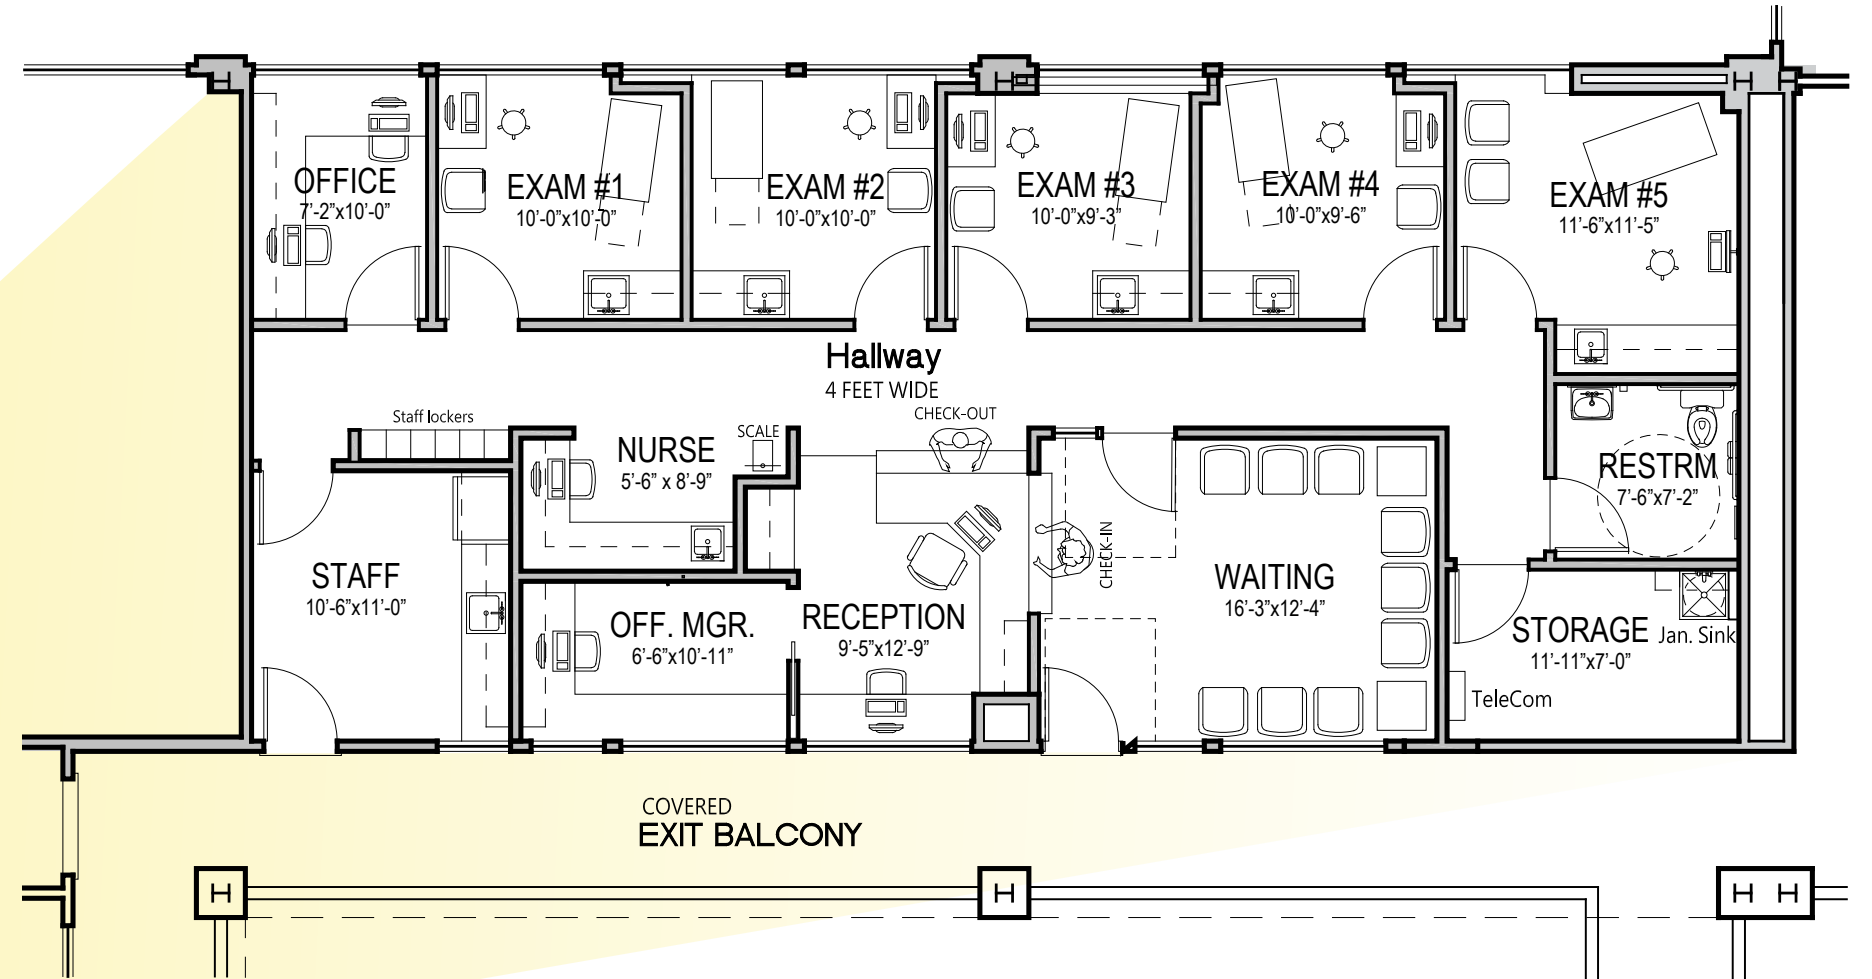

# FLOOR PLAN

**BUILDING C**  
**Suite C212**  
**2,323 rsf**

## SUITE DESCRIPTION:

- Great location beside elevator on second floor.
- Planned spec suite for a plug-and-play doctor's office

*Proposed Plan for a Spec Medical Office*