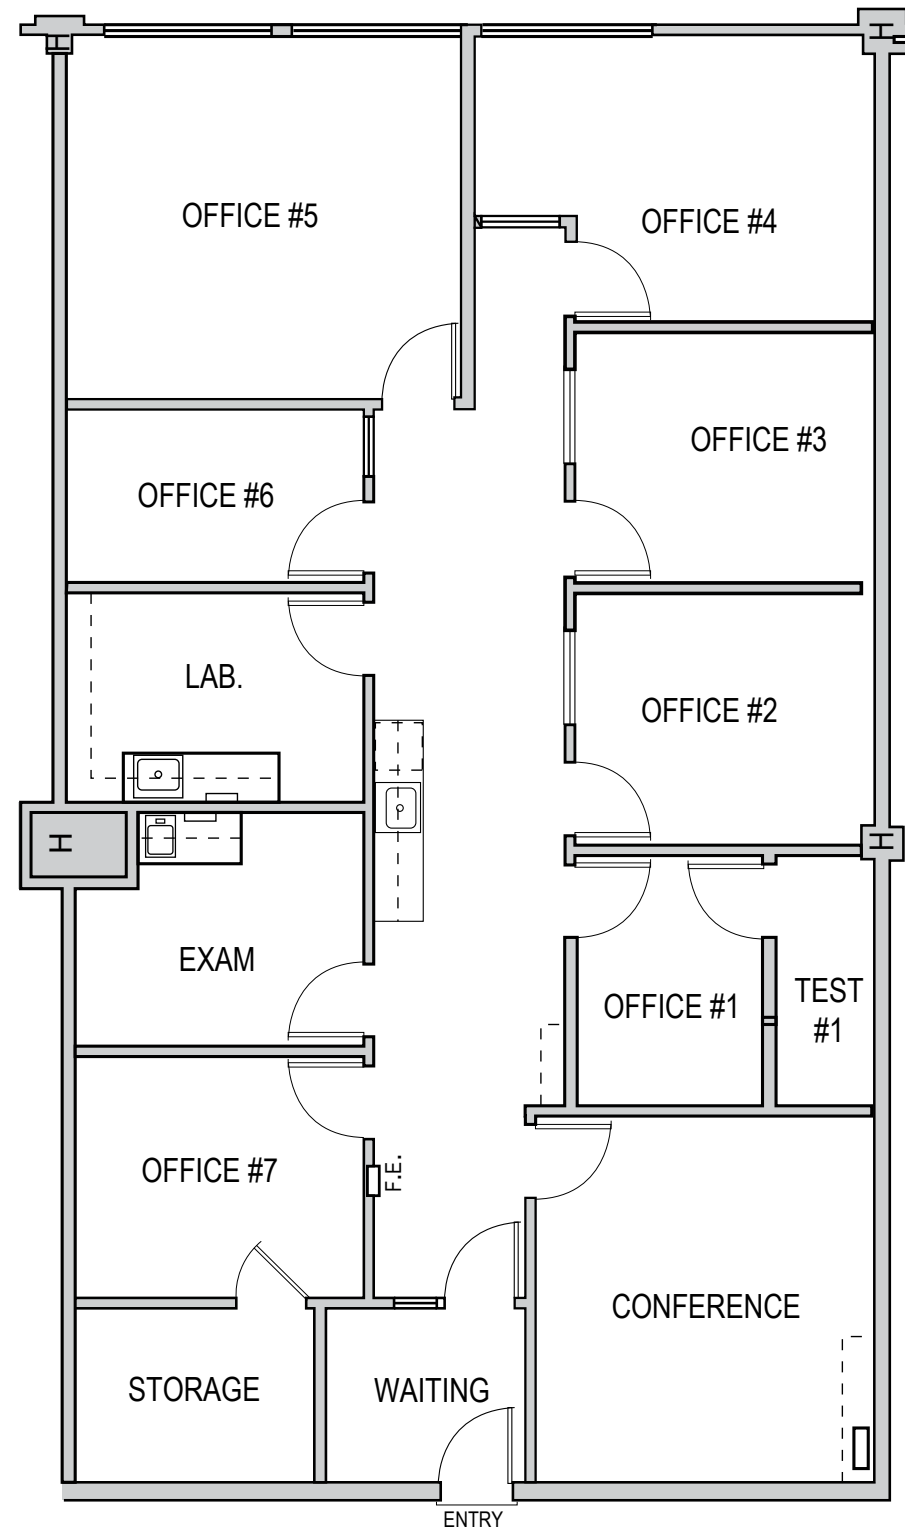

FLOOR PLAN

BUILDING B

Suite B218

2,268 rsf

SUITE DESCRIPTION:

- Office is in a great location situated just off the heart of the property.
- Two exam rooms
- Seven offices that can be converted into exam rooms
- Suite can be combined with B220 for a total of 4,325 rsf

1 HR. RATED EXIT
CORRIDOR