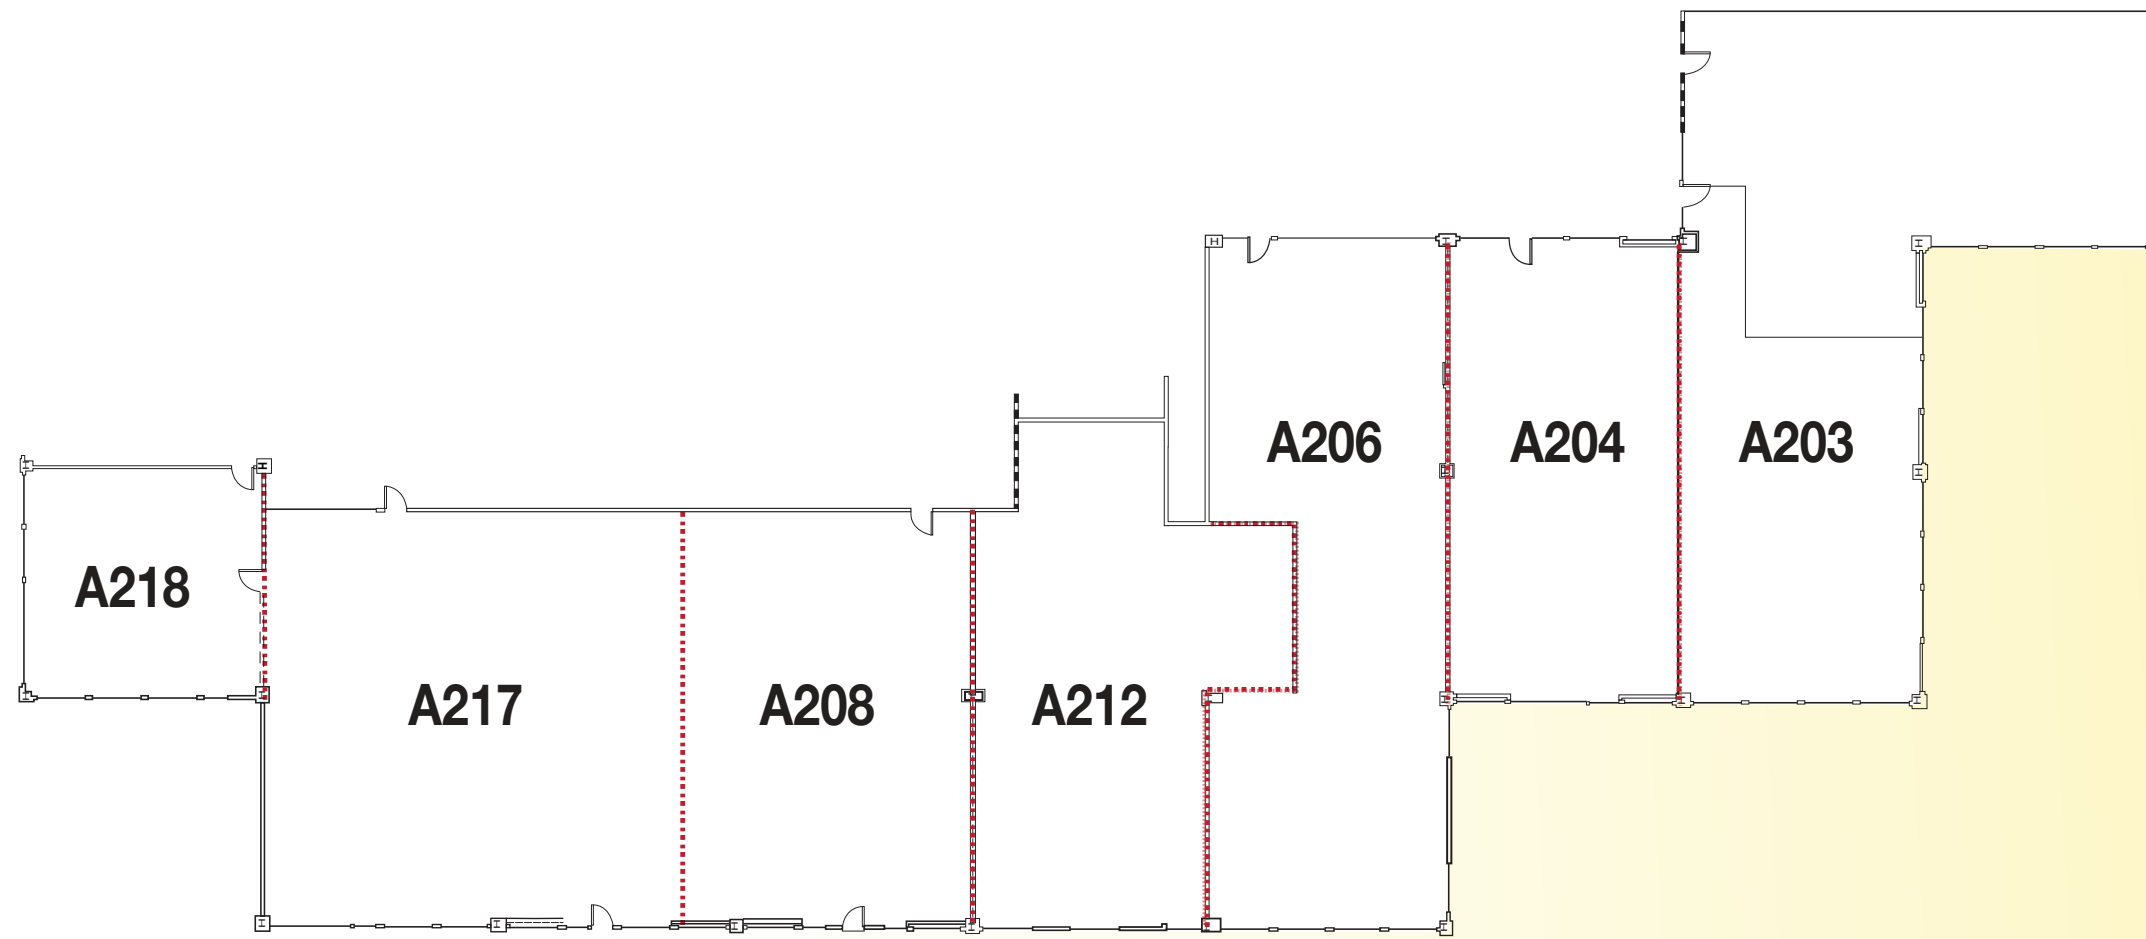

FLOOR PLAN

BUILDING A
Suites A203, A204,
A206, A208, A212,
A217, A218
23,340 rsf

SUITE DESCRIPTION:

- Ability to get 23,340 rsf of contiguous space
- Vaulted ceilings providing new open feel
- Expansive window line for natural light
- Will demise suites to > 5,000 rsf