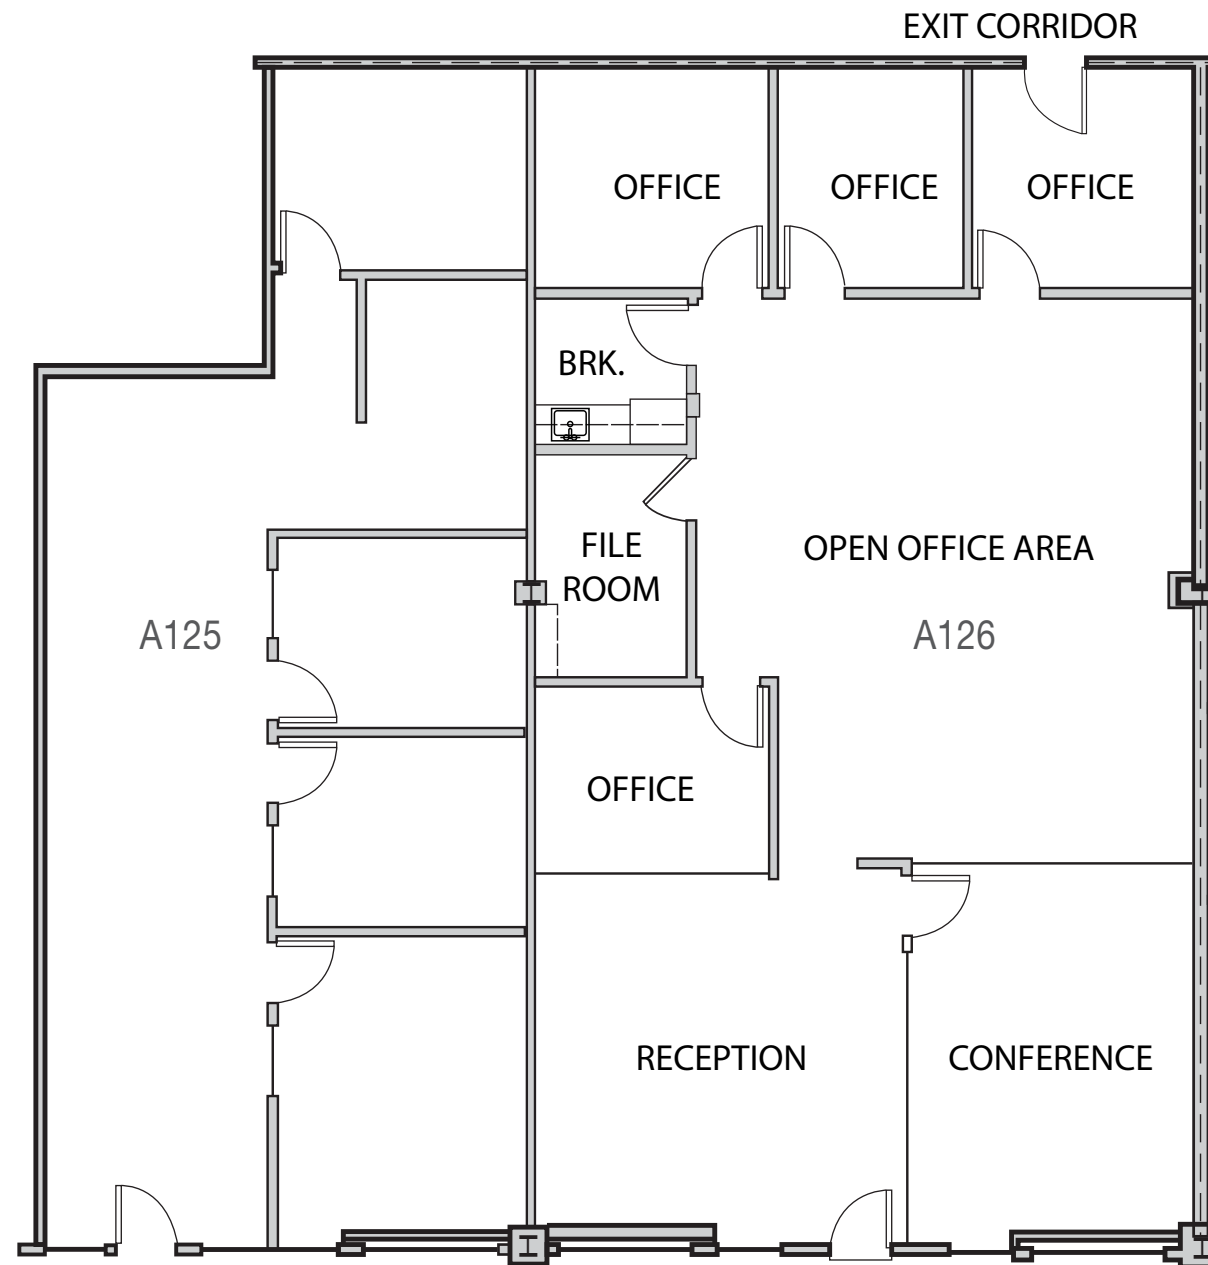

FLOOR PLAN

BUILDING A Suites A126, A127 3,749 RSF

SUITE DESCRIPTION:

- First floor suite with retail drive-up, walk-in amenity
- Eyebrow signage available
- Suites contiguous from 3,749 RSF - 5,595 RSF