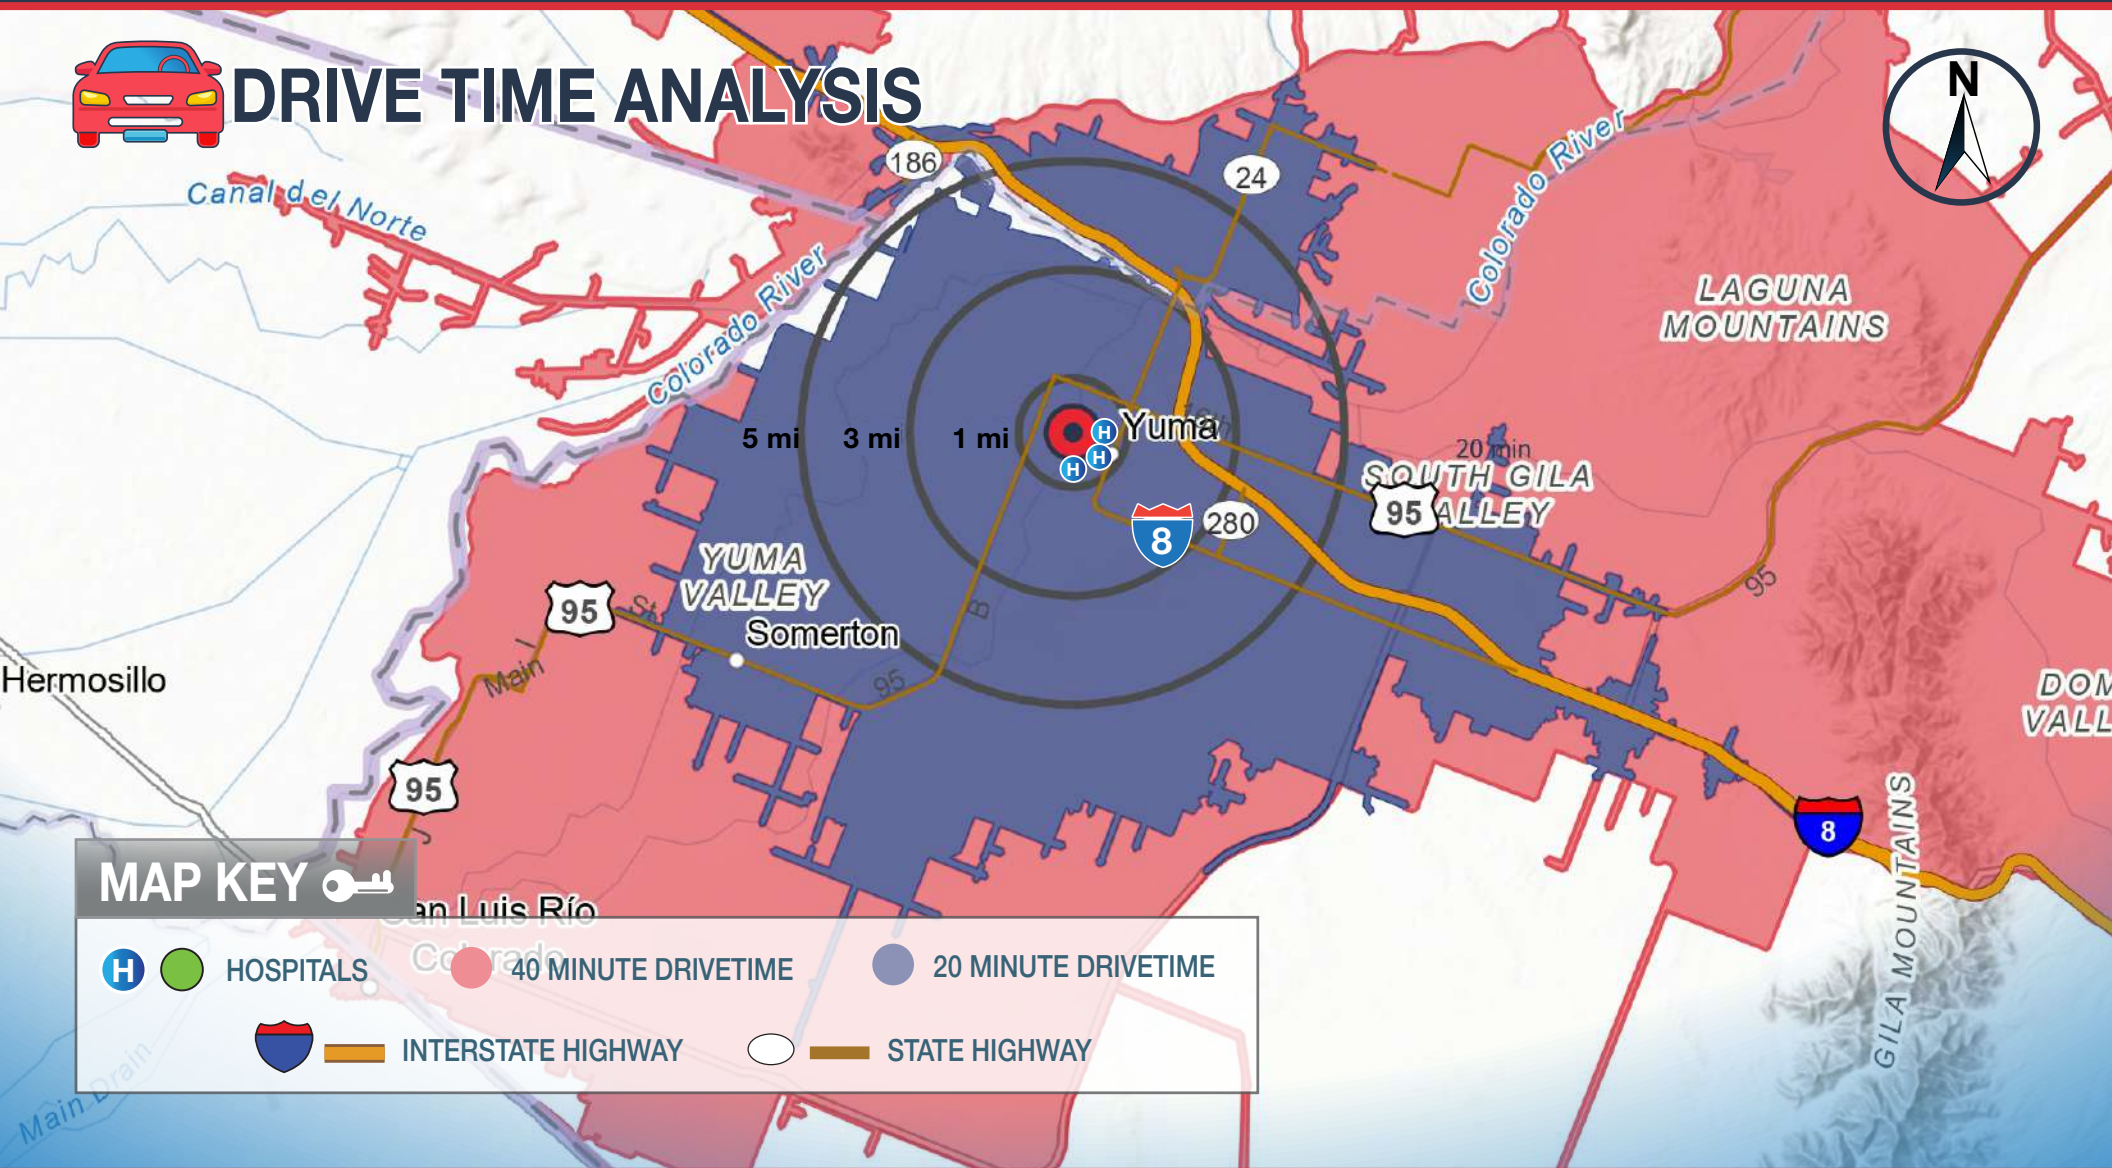

MAP KEY

- HOSPITALS
- 40 MINUTE DRIVETIME
- 20 MINUTE DRIVETIME
- INTERSTATE HIGHWAY
- STATE HIGHWAY