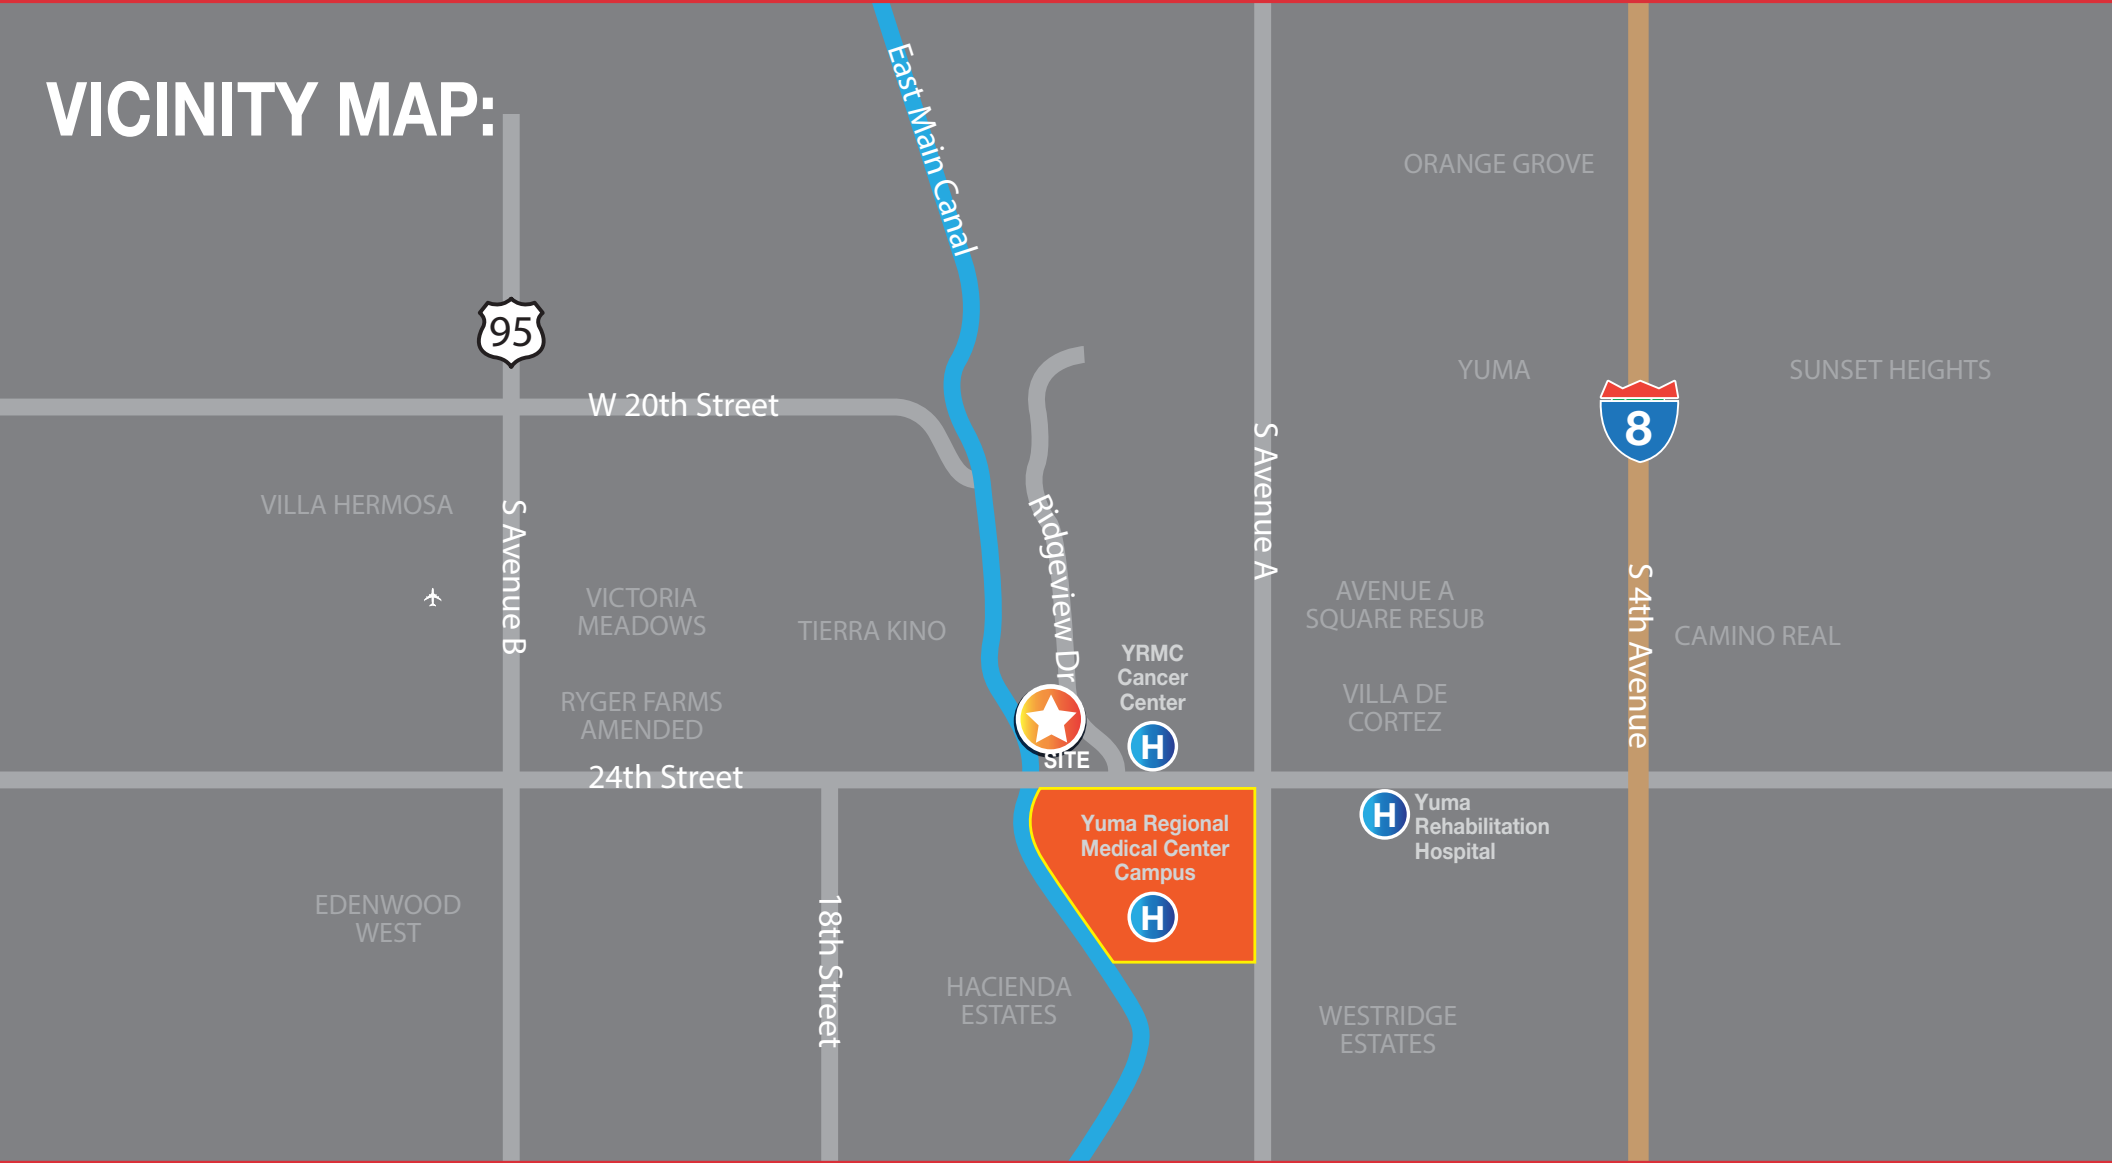

ProMed Medical Building of Yuma

2270 Ridgeview Drive, Yuma, AZ 85364

Now Leasing

VICINITY MAP: