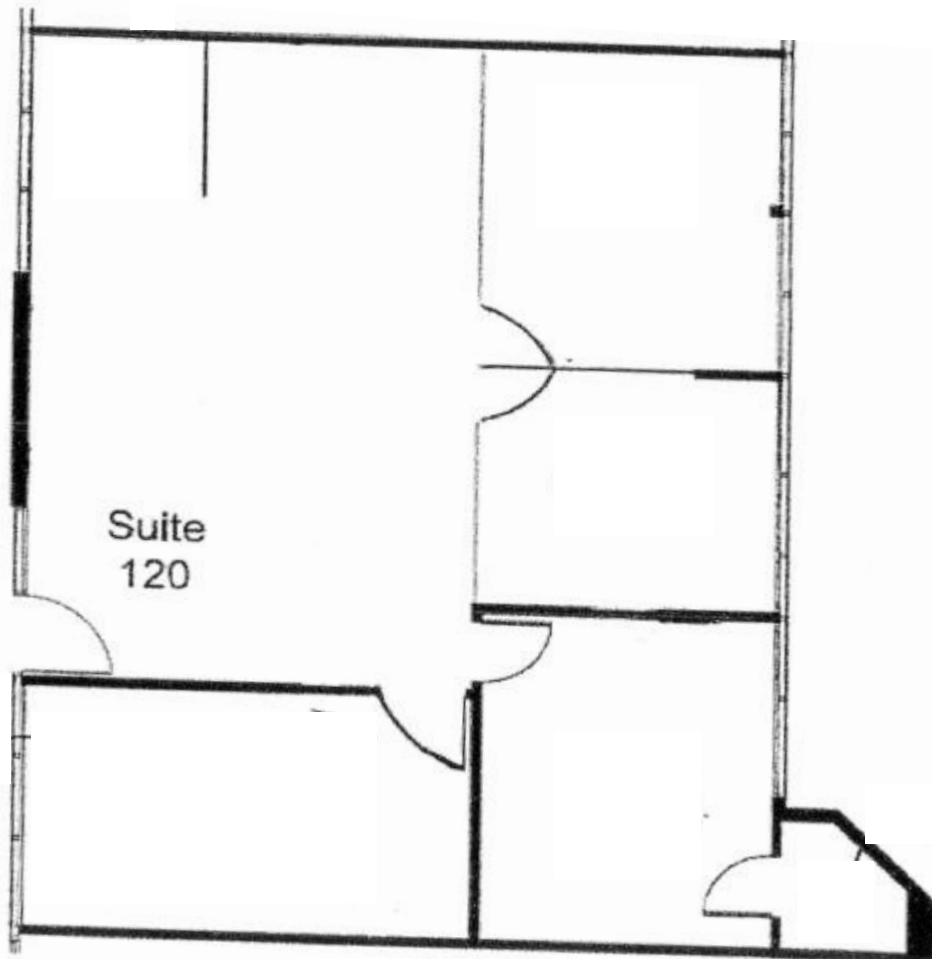

# *The Colton Company*

**SEACLIFF OFFICE PARK  
2134 Main Street, Suite 120  
Huntington Beach, CA 92648  
1,715 SQ. FT.**

**For more information  
Please contact  
2361 Campus Drive, Suite 280  
Irvine, CA 92612  
(949) 475-4200 Phone ~ (949) 476-8554 Fax**